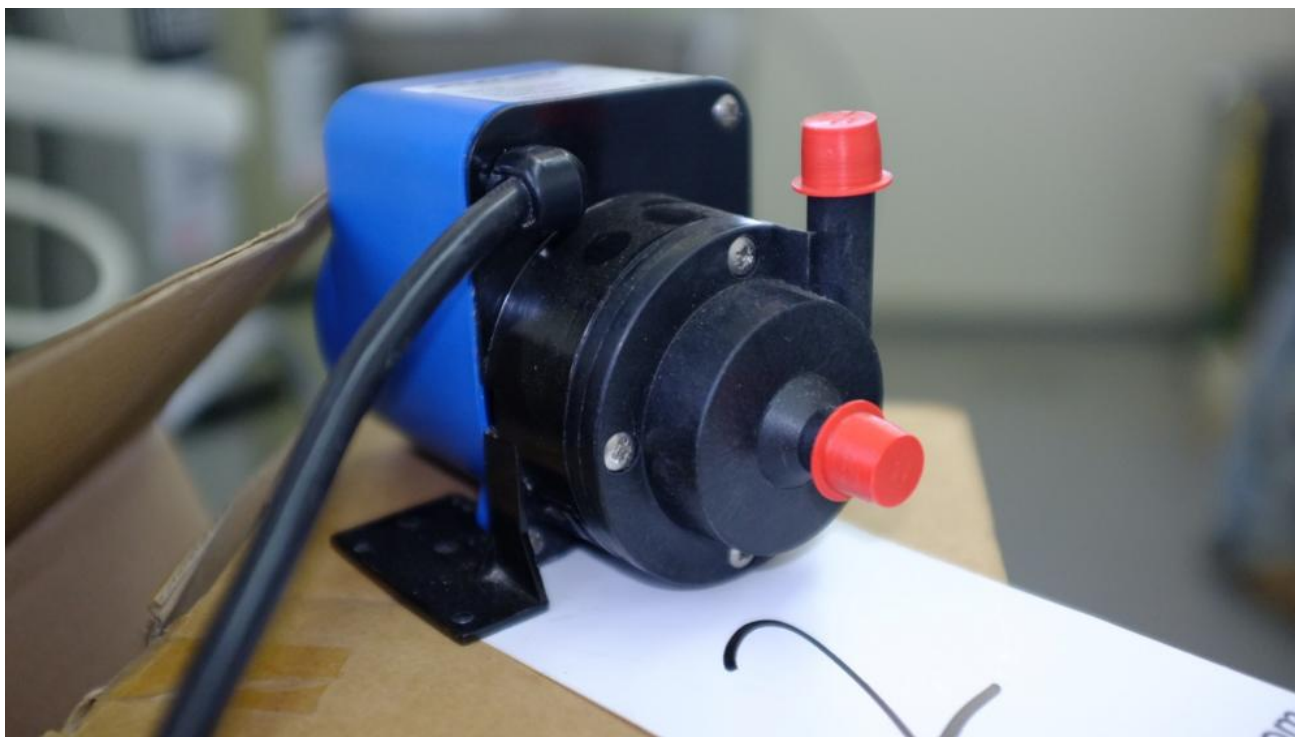

Mobile

0526697736

Email

pombit.com@gmail.com

Gallery