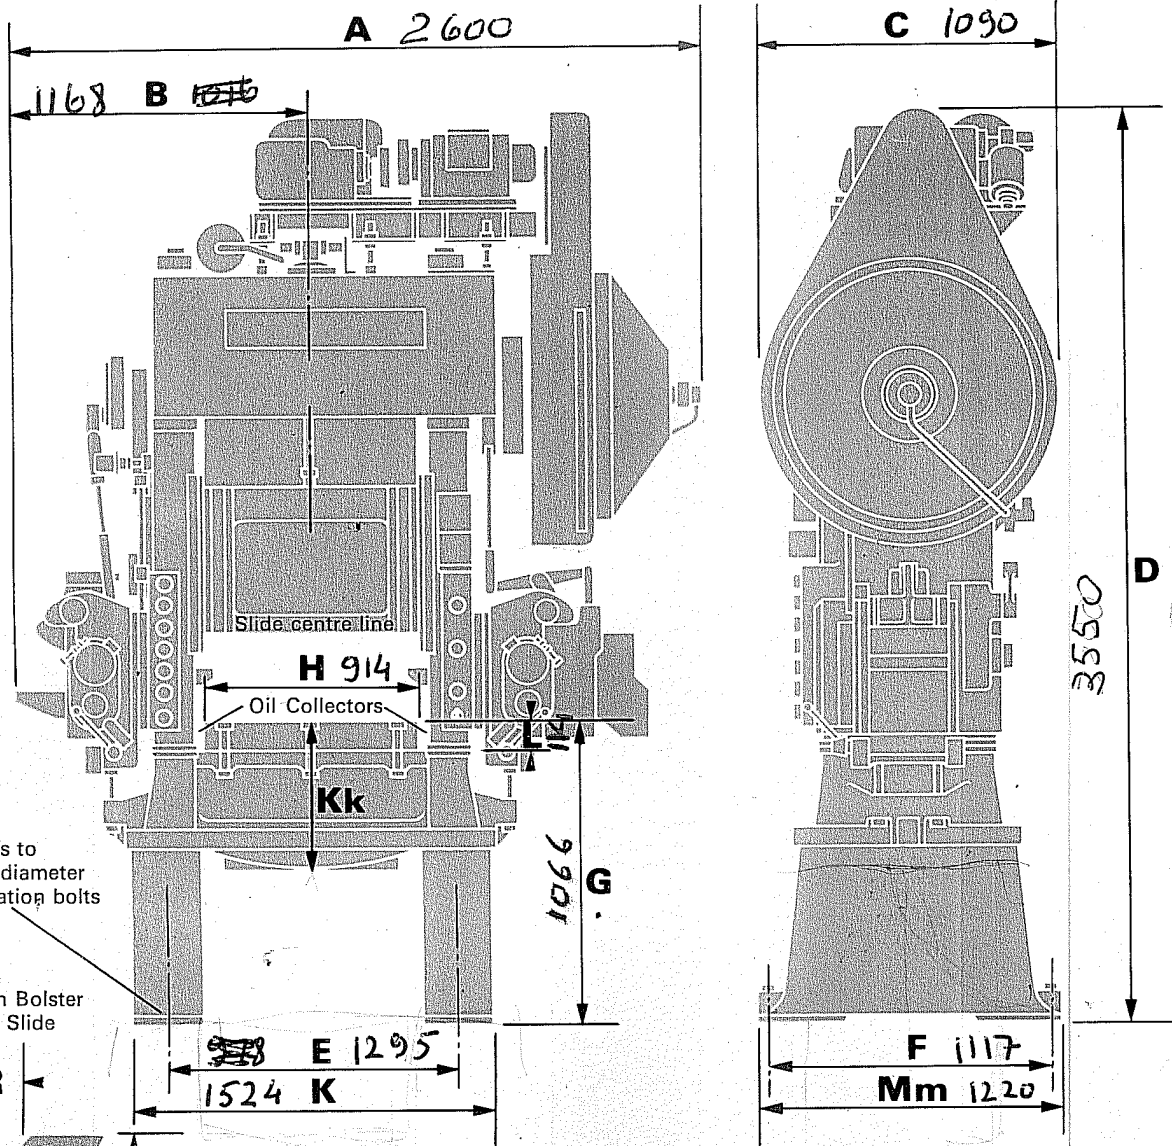

NOT TO BE USED  
FOR TOOLING  
PURPOSES

2600  
1168  
1432

View of Tee Slots in Bolster and the base of the Slide

# specifications

510107 40  
0077 43

Plan view of Bed and Bolster